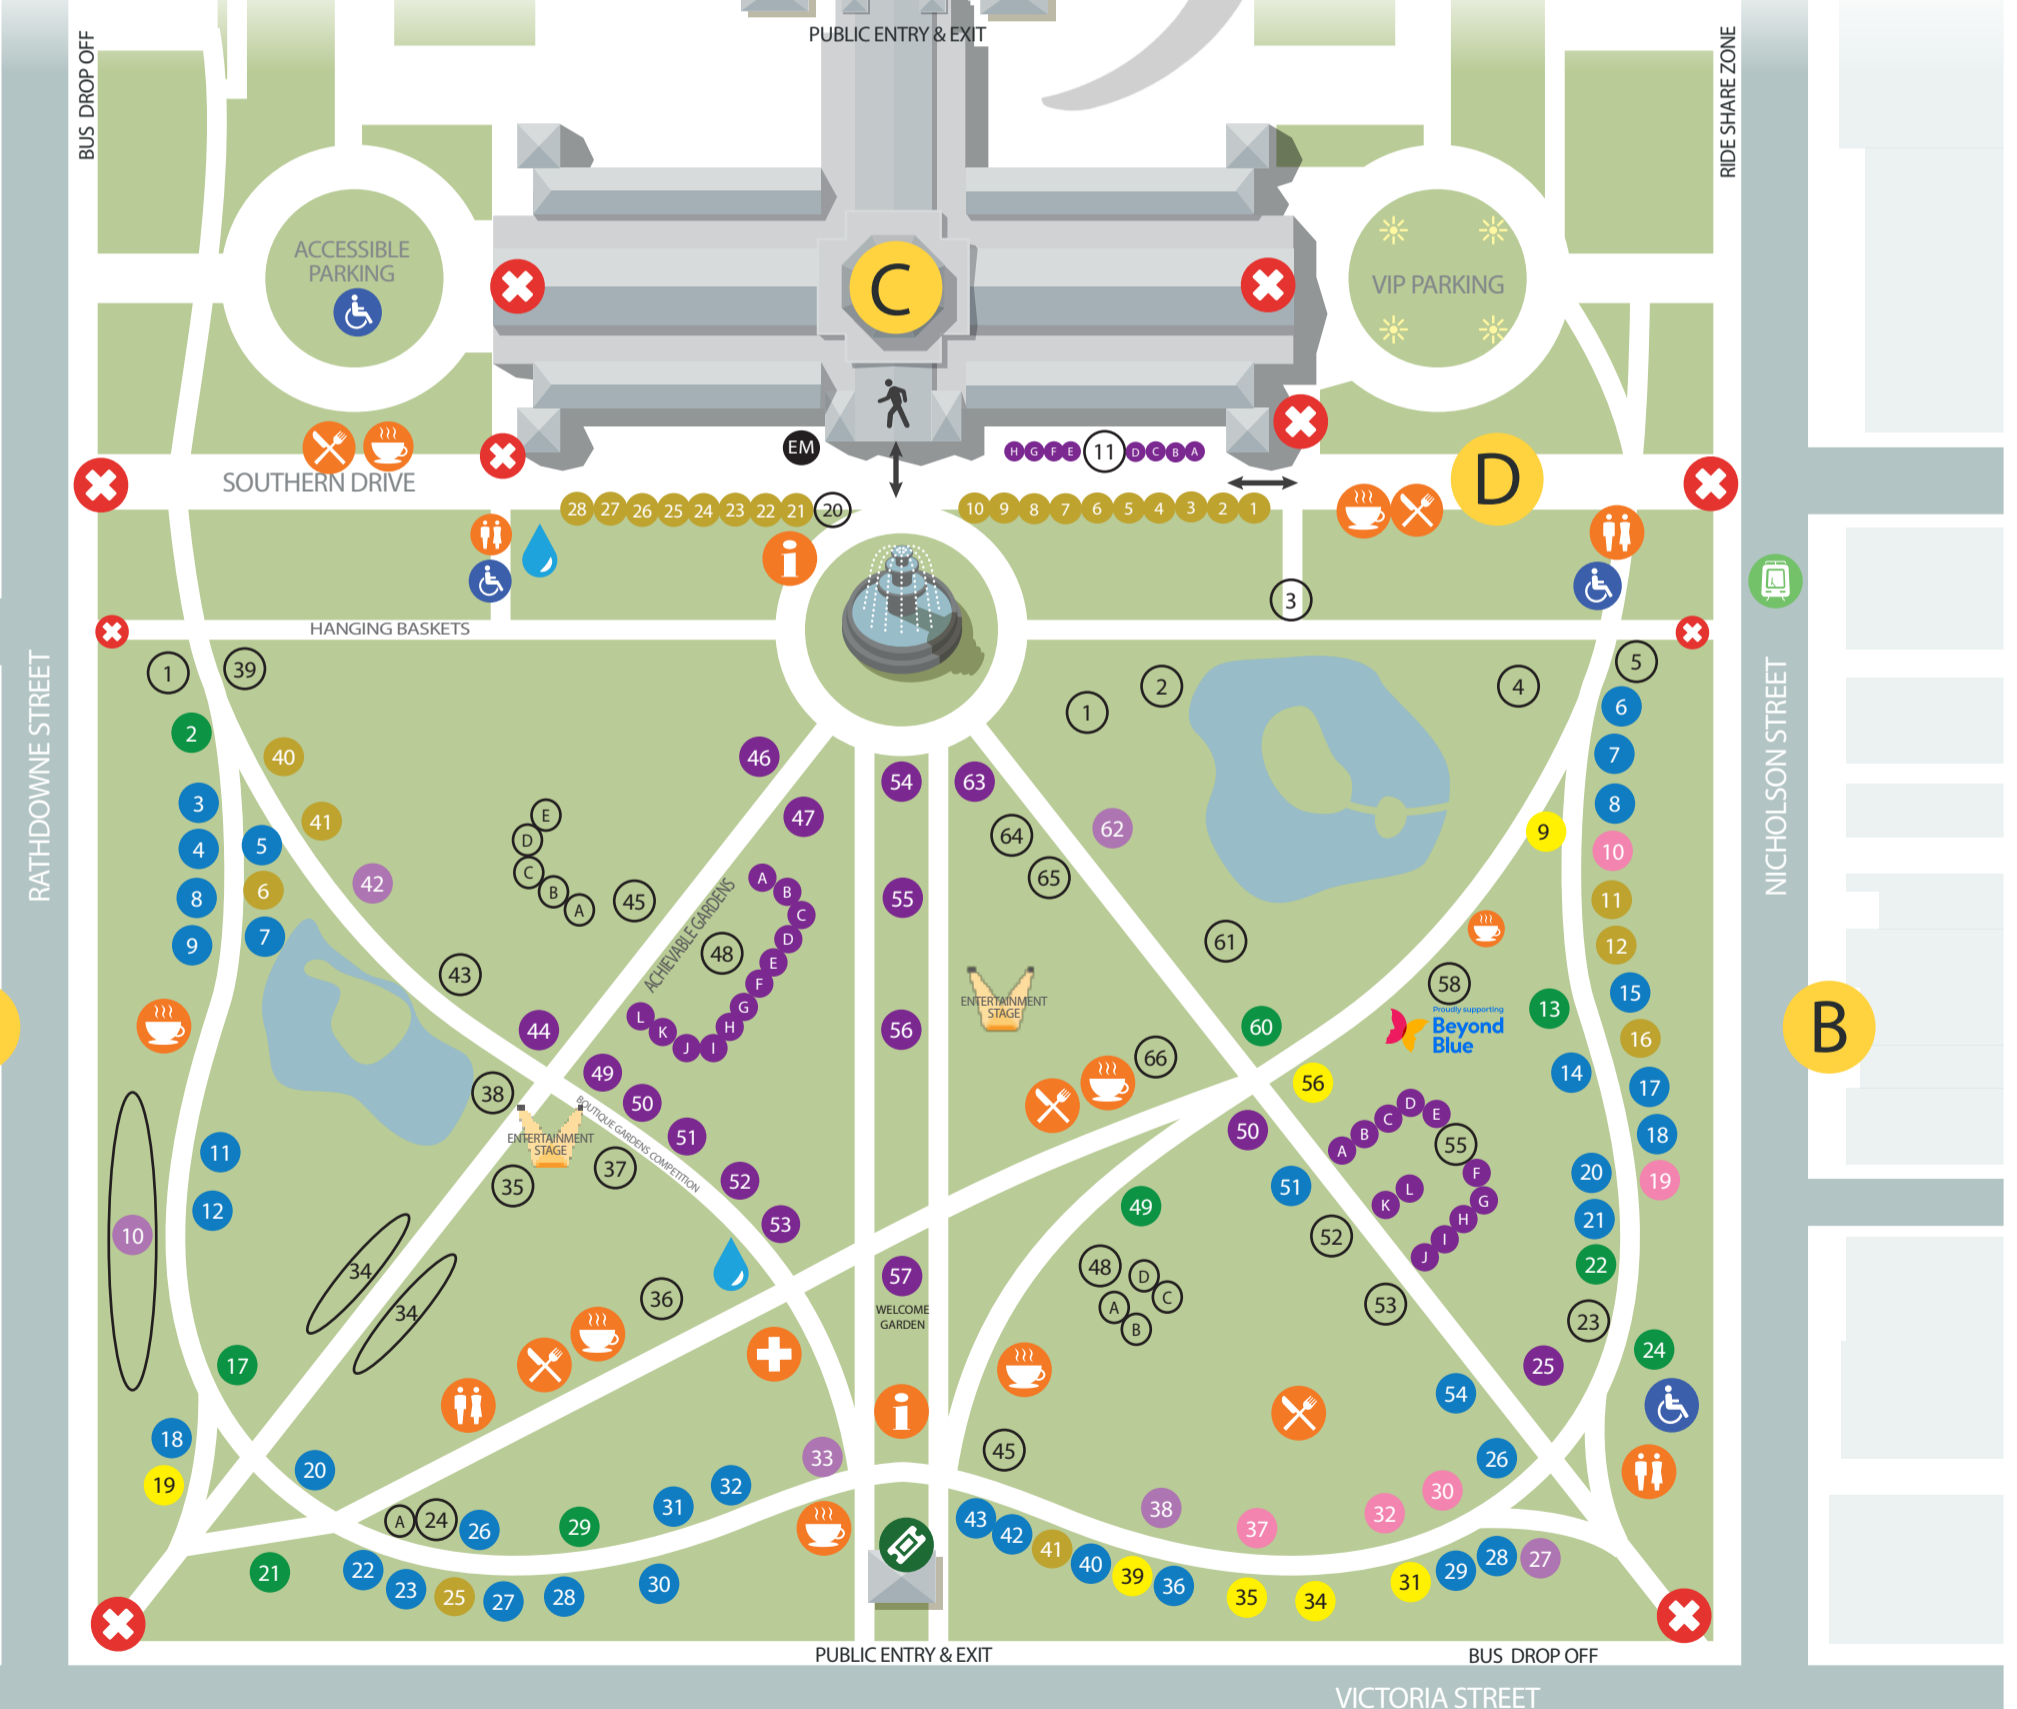

GALLERY PRECINCT

MUSEUM UNDERGROUND CAR PARK ENTRANCE

PACKAGED OPTIONS

- Indoor 18sqm Retail
- Outdoor 18sqm Retail
- Outdoor 36sqm Retail

SPACE ONLY OPTIONS

- 36sqm Retail
- 60sqm Retail
- 100sqm Retail
- Custom Retail

FEATURE SITES

- Garden Designs
- Custom Outdoor
- Custom Indoor
- Floral Displays

GENERAL

- First Aid
- Tickets
- Toilets
- Baby Room
- Food/Beverages
- Coffee
- Water Fountain
- Information
- Tram Stop
- Event Management
- Accessible Toilets