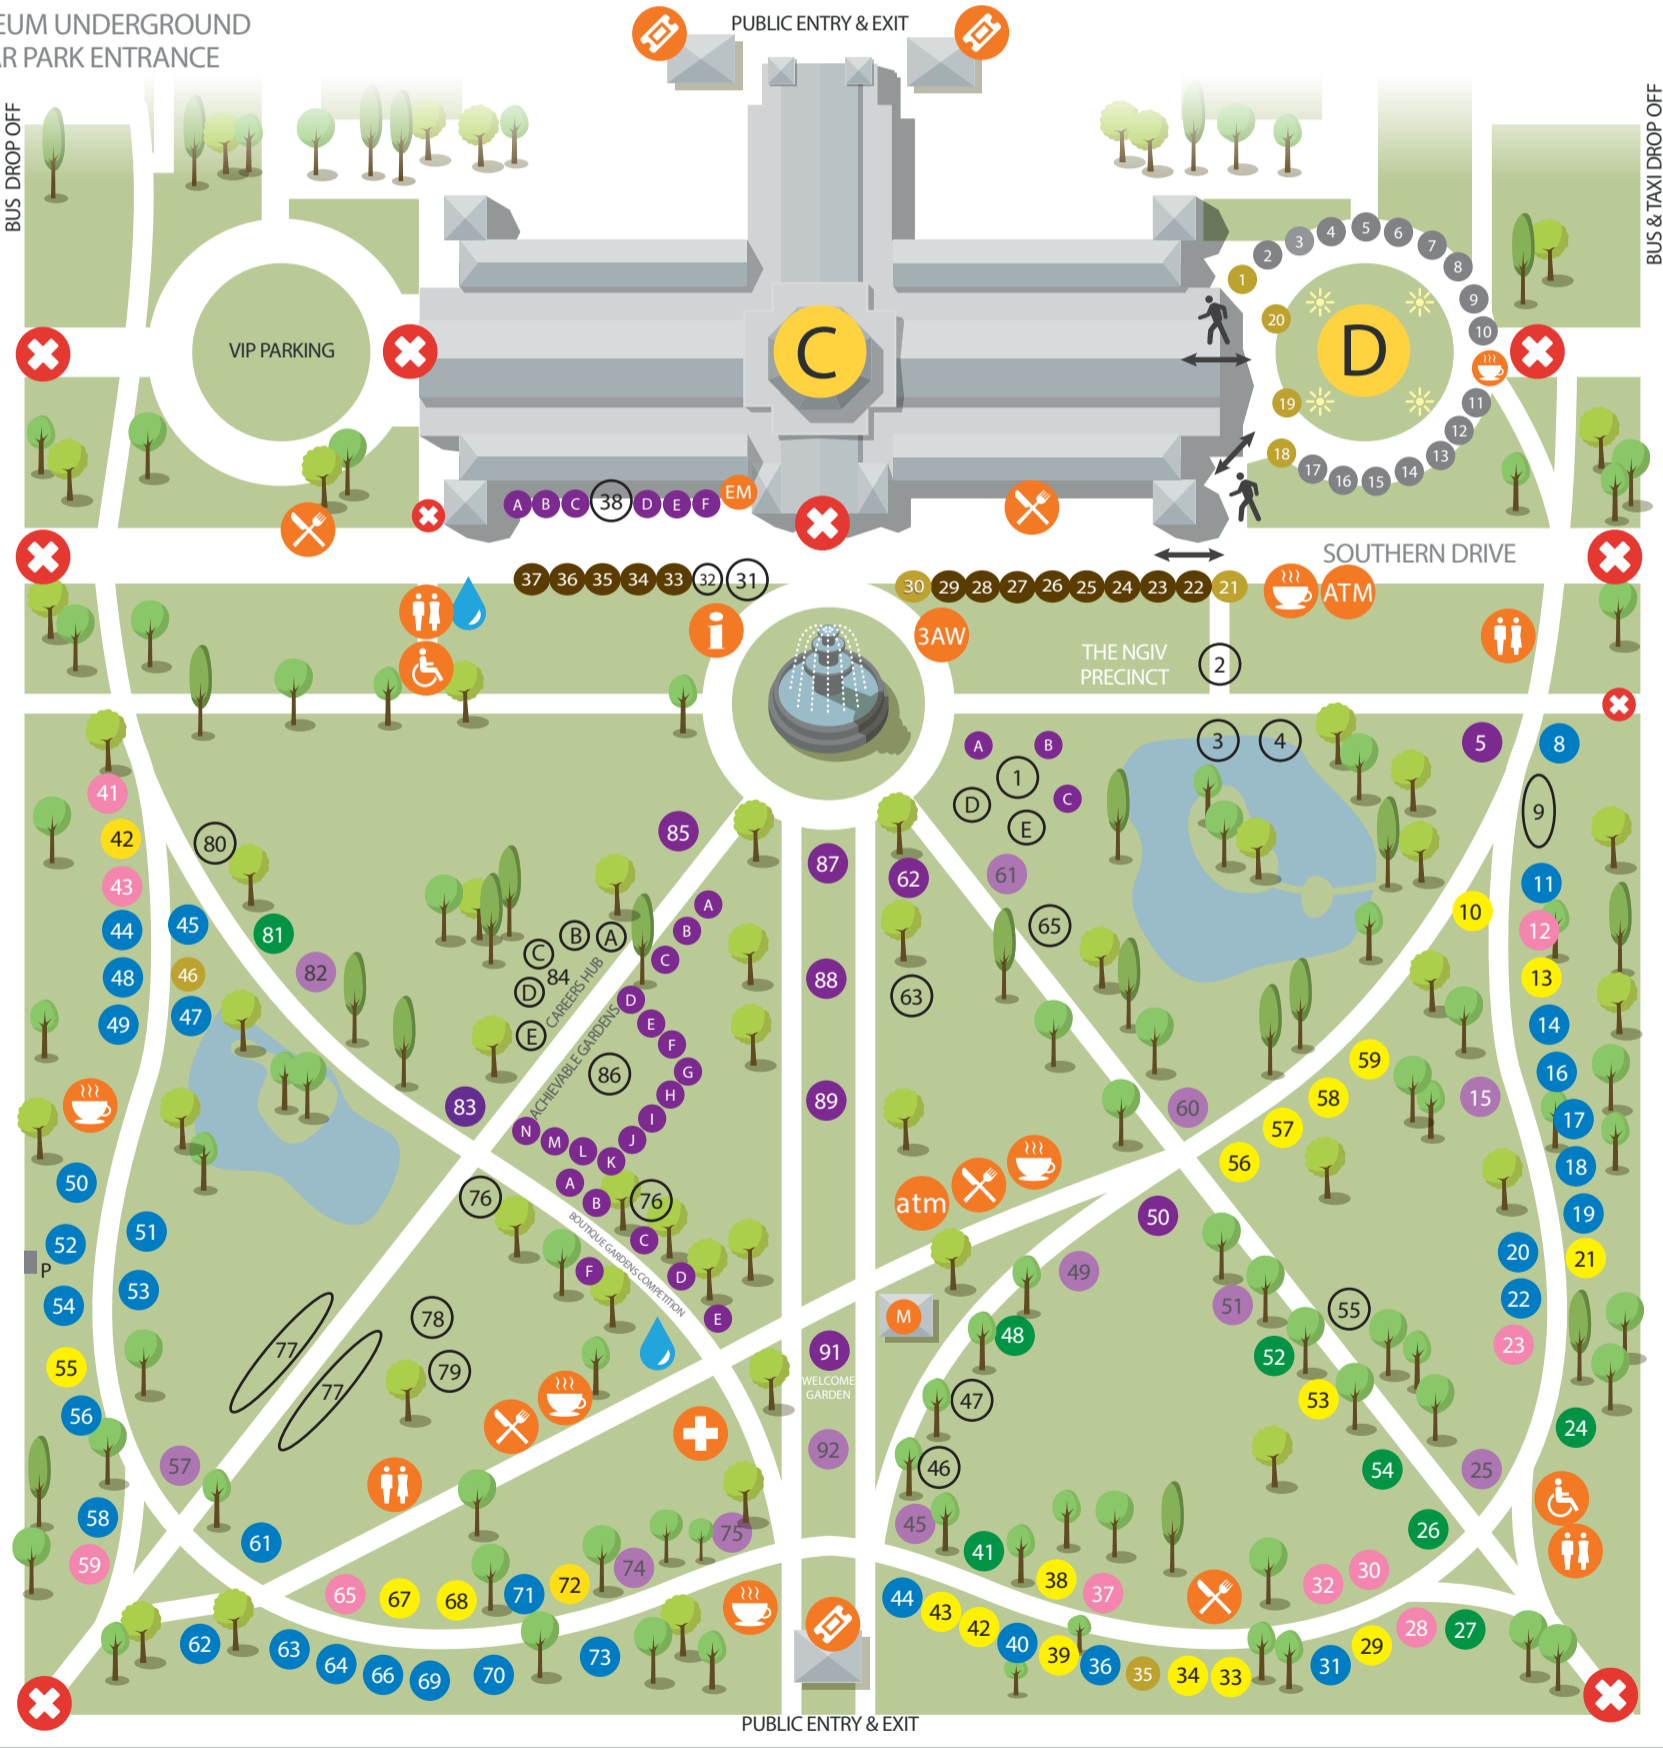

MELBOURNE INTERNATIONAL FLOWER AND GARDEN SHOW

PRESENTED BY 

MUSEUM UNDERGROUND CAR PARK ENTRANCE

CARLTON GARDENS

PACKAGED OPTIONS

-  Gold 18sqm Retail
-  Silver 18sqm Retail
-  Bronze 18sqm Retail
-  36sqm Retail

SPACE ONLY OPTIONS

-  36sqm Retail
-  60sqm Retail
-  100sqm Retail
-  Custom Retail

FEATURE SITES

-  Landscape Design
-  Other

ROYAL EXHIBITION BUILDING

-  Retail
-  Floral Design
-  Other Floral

GENERAL

-  First Aid
-  Information
-  Tickets
-  Tram Stop
-  Food/Beverages
-  Event Management
- Coffee