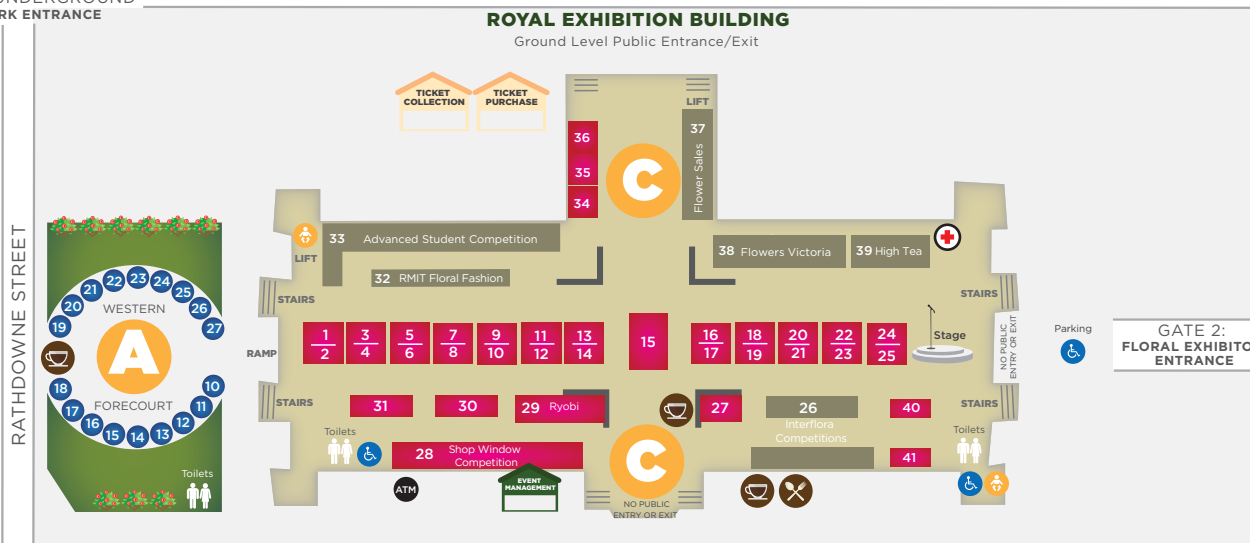

MUSEUM UNDERGROUND  
CAR PARK ENTRANCE

RATHDOWNE STREET

SOUTHERN DRIVE  
EXIT

GATE 1: SOUTHERN DRIVE  
GARDEN EXHIBITOR ENTRANCE

GERTRUDE STREET

RATHDOWNE STREET

NICHOLSON STREET

VICTORIA STREET

#### CARLTON GARDENS

- Retail 18sqm Package
- Retail 36sqm (Space Only)
- Retail 100sqm (Space Only)
- Retail 36sqm Package
- Retail 60sqm (Space Only)
- Landscape Show Garden

#### ROYAL EXHIBITION BUILDING

- Indoor Retail 18sqm
- Floral Design

#### GENERAL

- X Food/Beverages
- P Parents Room
- X No Entry
- C Coffee
- + First Aid
- \* Light Pole
- T Tram Stop