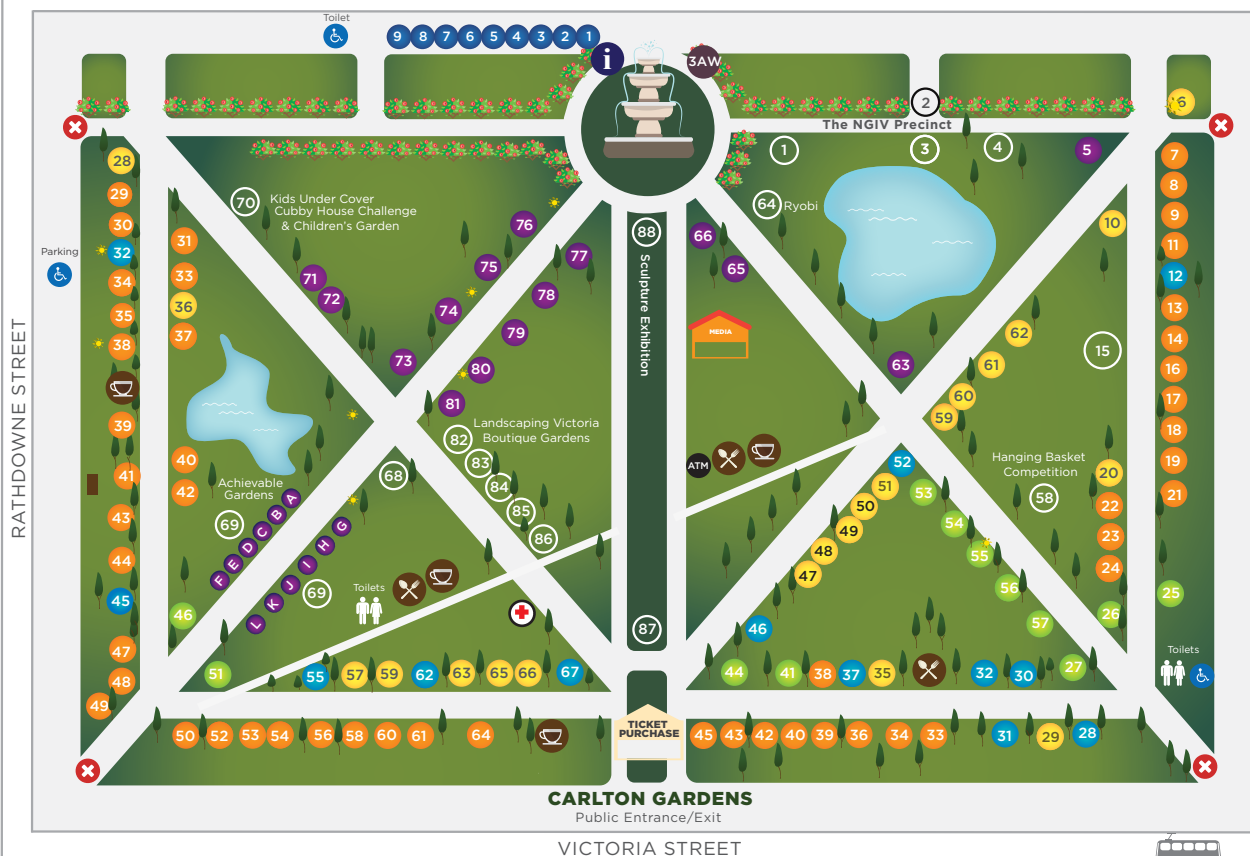

MUSEUM UNDERGROUND  
CAR PARK ENTRANCE

RATHDOWNE STREET

SOUTHERN DRIVE  
EXIT

GATE 1: SOUTHERN DRIVE  
GARDEN EXHIBITOR ENTRANCE

GERTRUDE STREET

RATHDOWNE STREET

NICHOLSON STREET

VICTORIA STREET

#### CARLTON GARDENS

- Retail 18sqm Package
- Retail 36sqm (Space Only)
- Retail 100sqm (Space Only)
- Retail 36sqm Package
- Retail 60sqm (Space Only)
- Landscape Show Garden

#### ROYAL EXHIBITION BUILDING

- Indoor Retail 18sqm
- Floral Design

#### GENERAL

- X Food/Beverages
- P Parents Room
- X No Entry
- C Coffee
- + First Aid
- \* Light Pole
- T Tram Stop