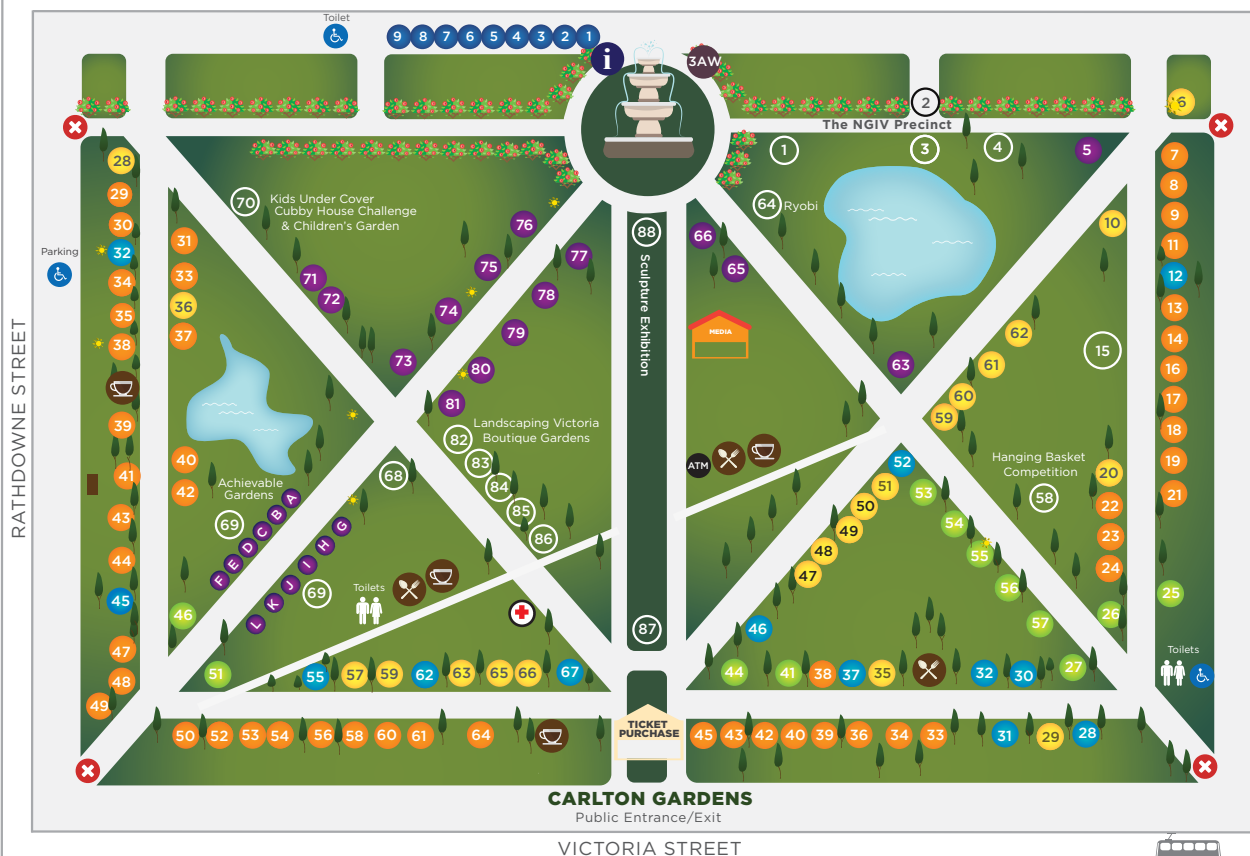

MUSEUM UNDERGROUND  
CAR PARK ENTRANCE

RATHDOWNE STREET

SOUTHERN DRIVE  
EXIT

GATE 1: SOUTHERN DRIVE  
GARDEN EXHIBITOR ENTRANCE

GERTRUDE STREET

RATHDOWNE STREET

NICHOLSON STREET

VICTORIA STREET

#### CARLTON GARDENS

- Retail 18sqm Package
- Retail 36sqm (Space Only)
- Retail 100sqm (Space Only)
- Retail 36sqm Package
- Retail 60sqm (Space Only)
- Landscape Show Garden

#### ROYAL EXHIBITION BUILDING

- Indoor Retail 18sqm
- Floral Design

#### GENERAL

- ✕ Food/Beverages
- ♂ Parents Room
- ✕ No Entry
- ☕ Coffee
- + First Aid
- \* Light Pole
- 🚊 Tram Stop