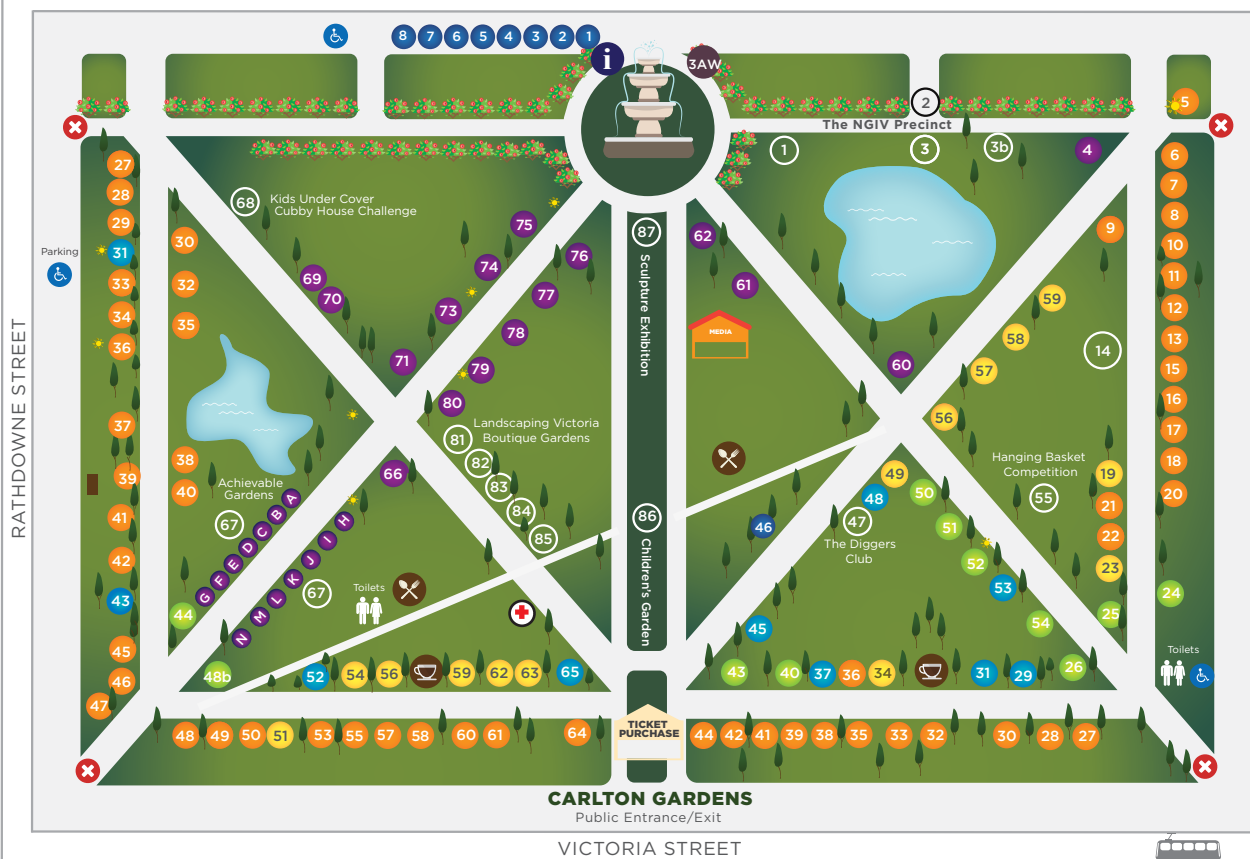

MUSEUM UNDERGROUND
CAR PARK ENTRANCE

RATHDOWNE STREET

SOUTHERN DRIVE
EXIT

GATE 1: SOUTHERN DRIVE
GARDEN EXHIBITOR ENTRANCE

GERTRUDE
STREET

A

B

NICHOLSON STREET

VICTORIA STREET

CARLTON GARDENS

- Retail 18sqm Package
- Retail 36sqm (Space Only)
- Retail 100sqm (Space Only)
- Retail 36sqm Package
- Retail 60sqm (Space Only)
- Landscape Show Garden

ROYAL EXHIBITION BUILDING

- Indoor Retail 18sqm
- Floral Design

GENERAL

- X Food/Beverages
- P Parents Room
- X No Entry
- C Coffee
- + First Aid
- * Light Pole
- Tram Stop