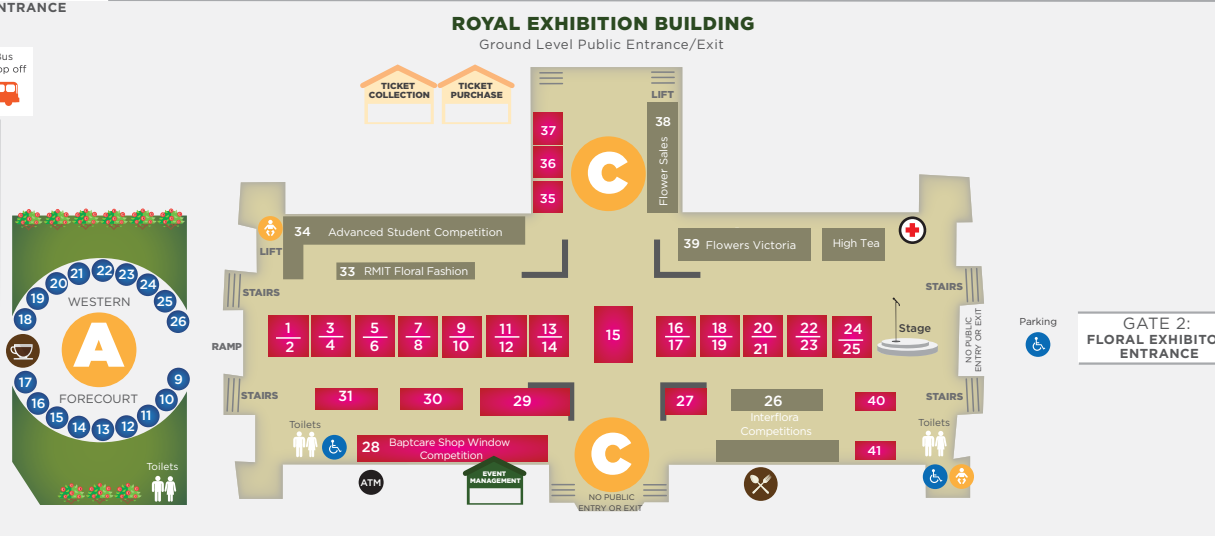

MUSEUM UNDERGROUND
CAR PARK ENTRANCE

RATHDOWNE STREET

SOUTHERN DRIVE
EXIT

GATE 1: SOUTHERN DRIVE
GARDEN EXHIBITOR ENTRANCE

GERTRUDE
STREET

A

B

NICHOLSON STREET

VICTORIA STREET

CARLTON GARDENS

- Retail 18sqm Package
- Retail 36sqm (Space Only)
- Retail 100sqm (Space Only)
- Retail 36sqm Package
- Retail 60sqm (Space Only)
- Landscape Show Garden

ROYAL EXHIBITION BUILDING

- Indoor Retail 18sqm
- Floral Design

GENERAL

- X Food/Beverages
- P Parents Room
- X No Entry
- C Coffee
- + First Aid
- * Light Pole
- Tram Stop