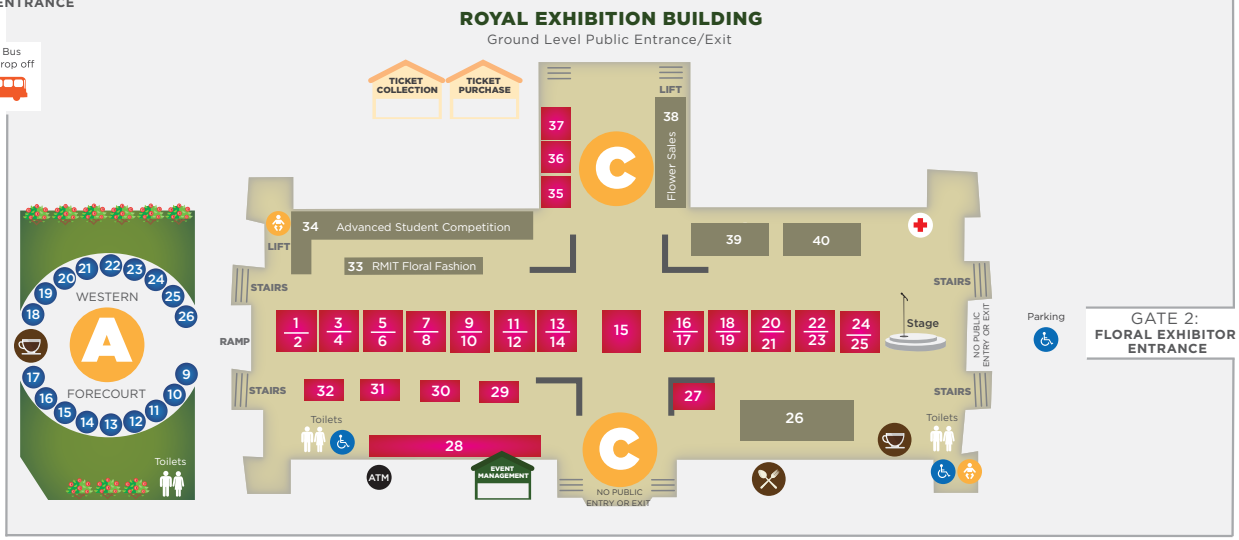

MUSEUM UNDERGROUND
CAR PARK ENTRANCE

RATHDOWNE STREET

SOUTHERN DRIVE
EXIT

GATE 1: SOUTHERN DRIVE
GARDEN EXHIBITOR ENTRANCE

GERTRUDE
STREET

A

B

RATHDOWNE STREET

NICHOLSON STREET

VICTORIA STREET

CARLTON GARDENS

- Retail 18sqm Package
- Retail 36sqm (Space Only)
- Retail 100sqm (Space Only)
- Retail 36sqm Package
- Retail 60sqm (Space Only)
- Landscape Show Garden

ROYAL EXHIBITION BUILDING

- Indoor Retail 18sqm
- Floral Design

GENERAL

- ⊗ Food/Beverages
- ⚙ Parents Room
- ⊗ No Entry
- ☕ Coffee
- + First Aid
- ☀ Light Pole
- 🚊 Tram Stop