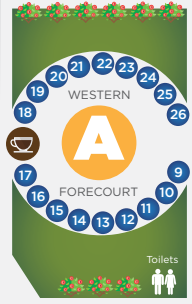

MUSEUM UNDERGROUND
CAR PARK ENTRANCE

RATHDOWNE STREET

SOUTHERN DRIVE
EXIT

GATE 1: SOUTHERN DRIVE
GARDEN EXHIBITOR ENTRANCE

GERTRUDE
STREET

A

B

RATHDOWNE STREET

NICHOLSON STREET

VICTORIA STREET

CARLTON GARDENS

- Retail 18sqm Package
- Retail 36sqm (Space Only)
- Retail 100sqm (Space Only)
- Retail 36sqm Package
- Retail 60sqm (Space Only)
- Landscape Show Garden

ROYAL EXHIBITION BUILDING

- Indoor Retail 18sqm
- Floral Design

GENERAL

- ⊗ Food/Beverages
- ⚙ Parents Room
- ⊗ No Entry
- ☕ Coffee
- + First Aid
- ☀ Light Pole
- 🚊 Tram Stop