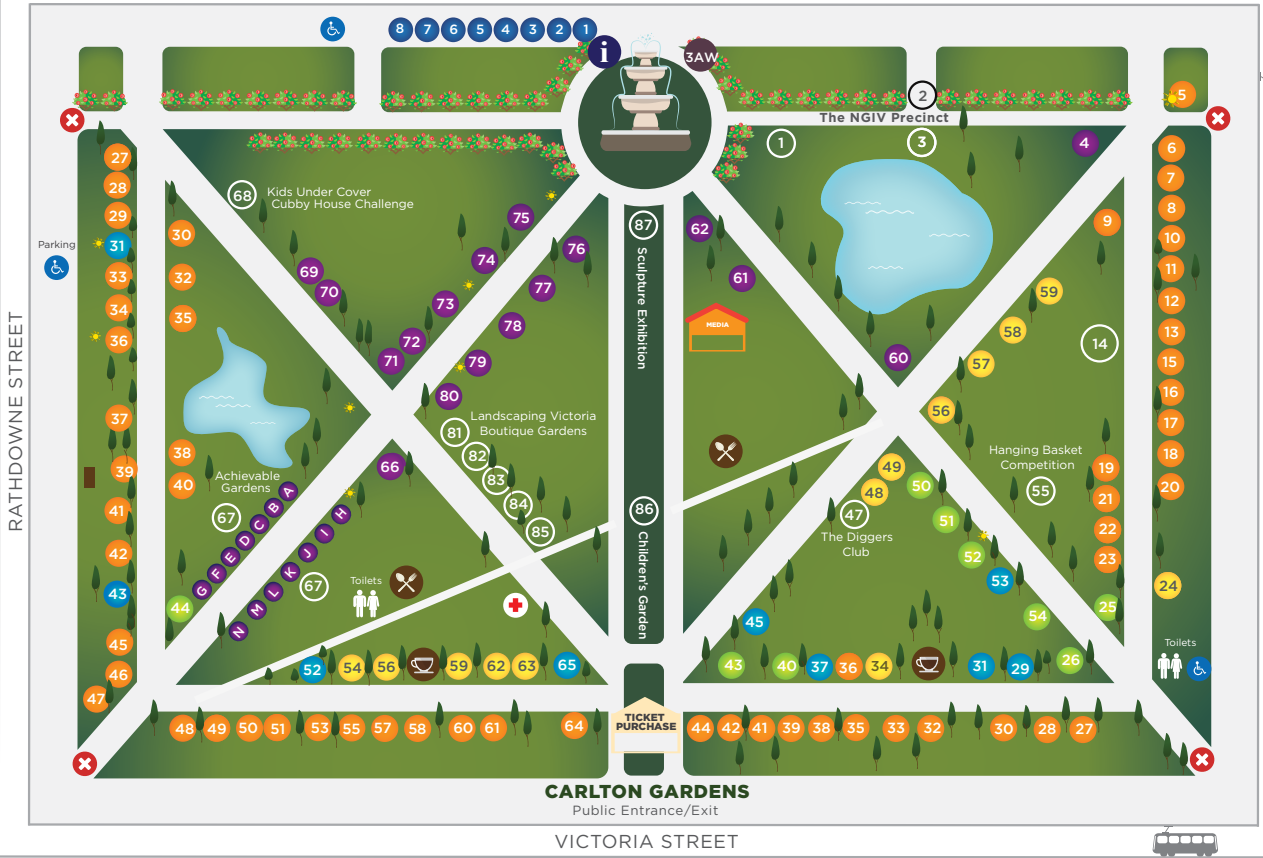

MUSEUM UNDERGROUND
CAR PARK ENTRANCE

RATHDOWNE STREET

SOUTHERN DRIVE
EXIT

GATE 1: SOUTHERN DRIVE
GARDEN EXHIBITOR ENTRANCE

GERTRUDE
STREET

A

B

RATHDOWNE STREET

NICHOLSON STREET

VICTORIA STREET

CARLTON GARDENS

- Retail 18sqm Package
- Retail 36sqm (Space Only)
- Retail 100sqm (Space Only)
- Retail 36sqm Package
- Retail 60sqm (Space Only)
- Landscape Show Garden

ROYAL EXHIBITION BUILDING

- Indoor Retail 18sqm
- Floral Design

GENERAL

- ⊗ Food/Beverages
- ⚙ Parents Room
- ⊗ No Entry
- ☕ Coffee
- + First Aid
- ☀ Light Pole
- 🚊 Tram Stop